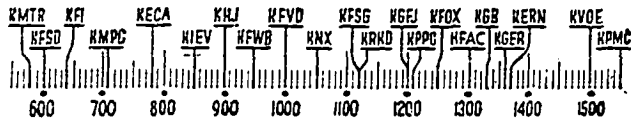

YOUR RADIO Today

The information contained in the following schedule of radio programs is furnished by the stations broadcasting the programs, and The Times should not be considered responsible for errors in announcements due to failure of stations to advise of daily changes.—Ed.]